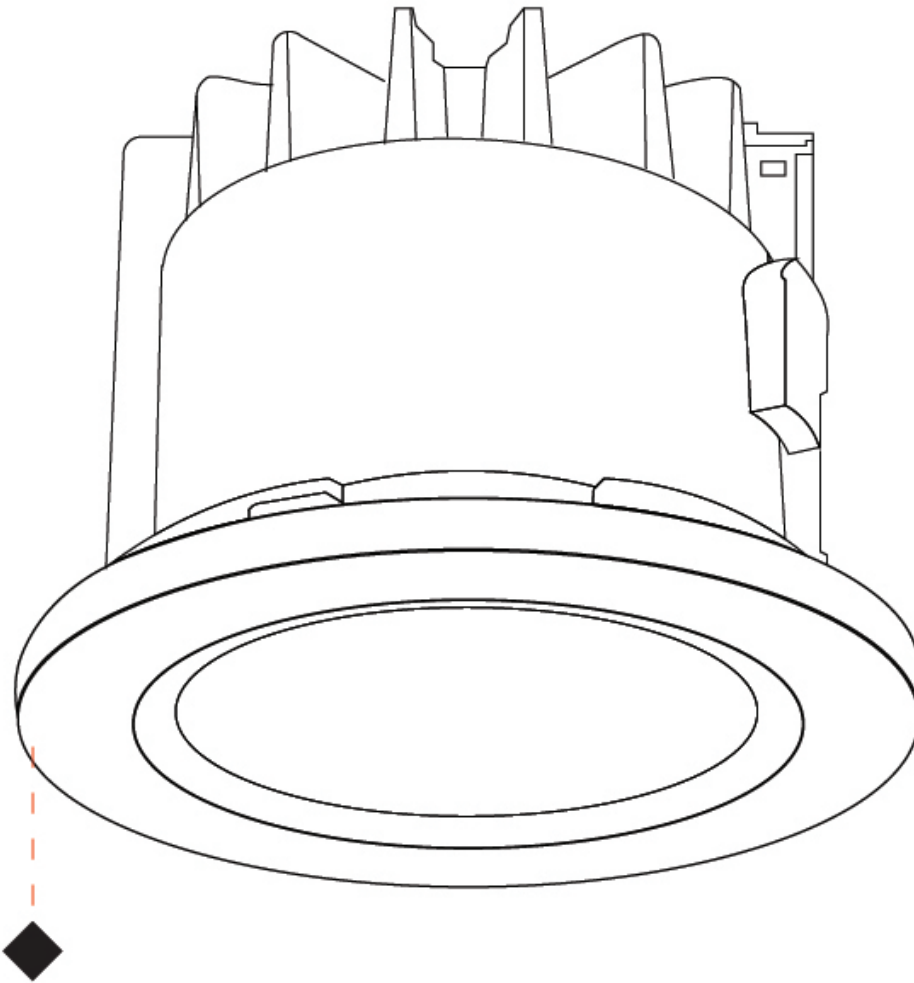

ASTER RECESSED

E9Q118-

PROJECT	_____
TYPE	_____
SPECIFIER	_____
QUANTITY	_____
DATE	_____

E